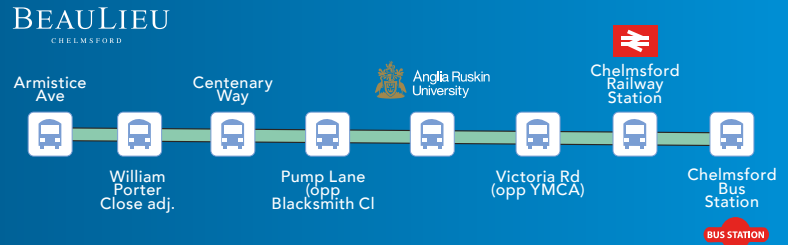

57 BUS EXTENSION

Commencing 28th October 2018

The 57 Bus Service is extending to operate through Beaulieu.

From 28th October 2018, the bus service will enter Beaulieu at the Essex Regiment Way entrance and stop at the southbound bus stop on Armistice Way and the bus stop adjacent to William Porter Close, as well as the existing Centenary Way bus stop and continue on its normal route.

Here's where the bus stops within Beaulieu are located:

57 BUS ROUTE from 28th October